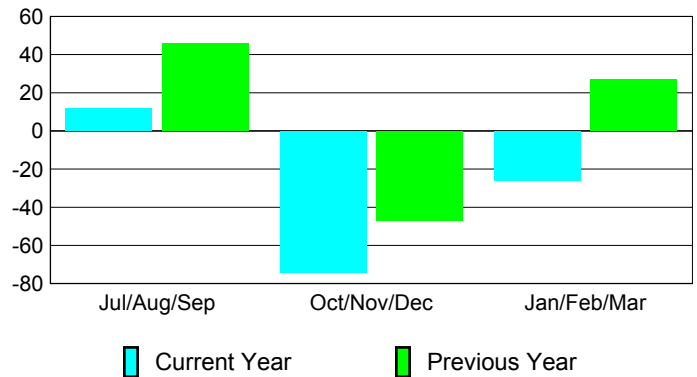

Comparison of Membership Gain/Loss

Current Year Compared to the Previous Year