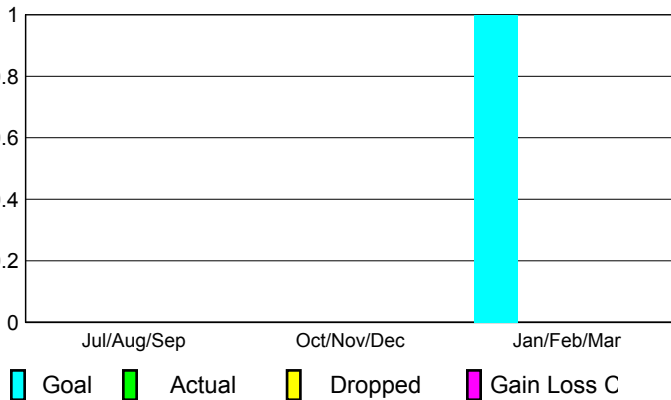

2009-2010 GMT Quarterly Report for District (or Undistricted) **District 335 A**

GMT: **Junichi Takata**

Location: **JAPAN**

GMT CA: **5**

CLUBS

Club Results
2009-2010

Clubs
2008-2009

Month	New Club Goal	Actual New Clubs	Actual Dropped Clubs	Gain/Loss of Clubs	Gain/Loss of Clubs
Jul/Aug/Sep	0	0	0	0	0
Oct/Nov/Dec	0	0	0	0	0
Jan/Feb/Mar	1	0	0	0	0
Totals	1	0	0	0	0

Club Results 2009-2010

Goal, New, Dropped, Gain/Loss

Comparison of Club Gain/Loss

Current Year Compared to the Previous Year

YTD Status Quo Clubs 2009-2010

Status Quo Clubs Compared to Status Quo Members

MEMBERSHIP