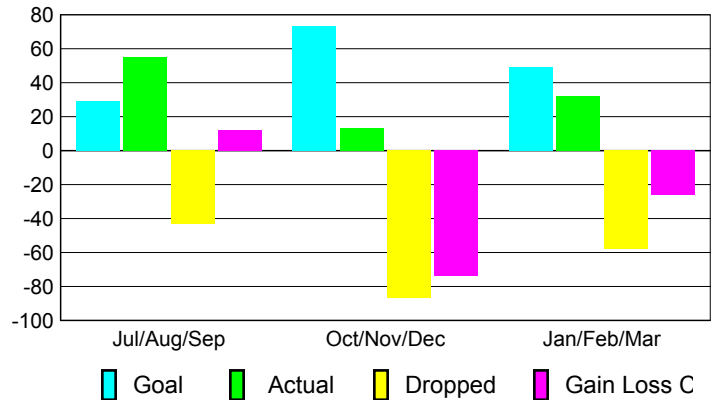

Membership Results 2009-2010

Goal, New, Dropped, Gain/Loss